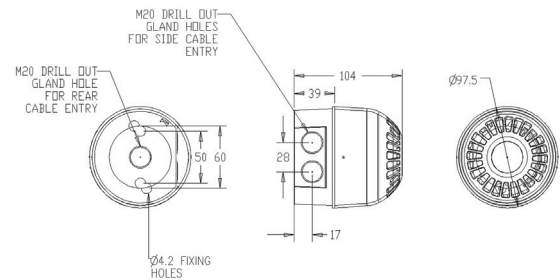

Deep Base

Shallow Base